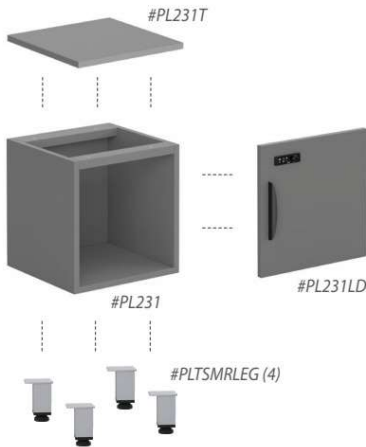

4 Shelves

OSB4SLF60
34½"W x 13"D x 60"H
List: \$1,098.00

3 Shelves

OSB3SLF42
34½"W x 13"D x 42"H
List: \$840.00

2 SHELVES

SOSB2SLF30
34½"W x 13"D x 30"H
List: \$707.00

LAMINATE CUBBY

Square Open Cabinet