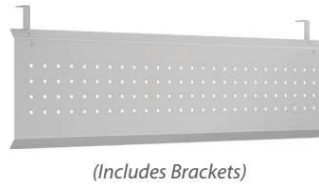

OS TRAINING TABLES

BASE OPTIONS

UNITE ADJ. HEIGHT LEG BASE - (STYLE 8)

PLTULEG2485H (For 24"D Tops) $362.00 ea.
PLTULEG3085H (For 30"D Tops) $436.00 ea.

OPTIONAL CASTERS

For Unite Adj. Height Base
SKU: PLTULEGCASTERS
List: $65.00 (Set of 2)

MODESTY OPTIONS

PERFORATED MODESTY PANEL

MMP1841 (For 48"D Table Tops) $155.00
MMP1853 (For 60"D Table Tops) $183.00
MMP1865 (For 72"D Table Tops) $213.00

MODESTY PANEL

PTLFMOD60 (For 60"D Table Tops) $149.00
PTLFMOD72 (For 72"D Table Tops) $162.00

OS MULTI-PURPOSE / OS TRAINING

ADDITIONAL BASE OPTIONS

Fits OS Laminate & Variant Collection Table Tops

"H" METAL LEG BASE ^{ups}

OSHLEG24 (For 24"D Table Tops) $375.00 ctn.
OSHLEG30 (For 30"D Table Tops) $459.00 ctn.
Note: "H" Leg Base Priced (2) Per Carton.
Available In Silver & Matte Black

FLAT METAL "T" LEG BASE ^{ups}

OSFTLEG24 (For 24"D Table Tops) $528.00 ctn.
OSFTLEG30 (For 30"D Table Tops) $658.00 ctn.
Note: Tapered Metal Leg Base Priced (2) Per Carton.
Available In Silver & Matte Black

TAPERED METAL LEG BASE ^{ups}

OSPIN28C (For 24"D Table Tops) $322.00 ctn.
OSPIN28G (For 30"D Table Tops) $335.00 ctn.
Note: Flat Metal "T" Leg Base Priced (2) Per Carton.
Available In Silver & Matte Black