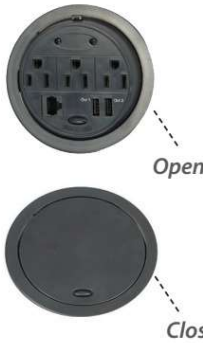

Open

Closed

Hidden Power Center

1. OSF2000
2. Spring-loaded button to open
   - Lid sits flush when not in use
   - 3 Power outlets, 2 USB chargers, RJ45
   - 8' Power cord
   - Overall dimensions: 4 $\frac{3}{8}$ " D
   - Cutout hole size: 4 $\frac{1}{8}$ " D
   - UL/CUL listed
   - 15A, 125V

List: $214.00